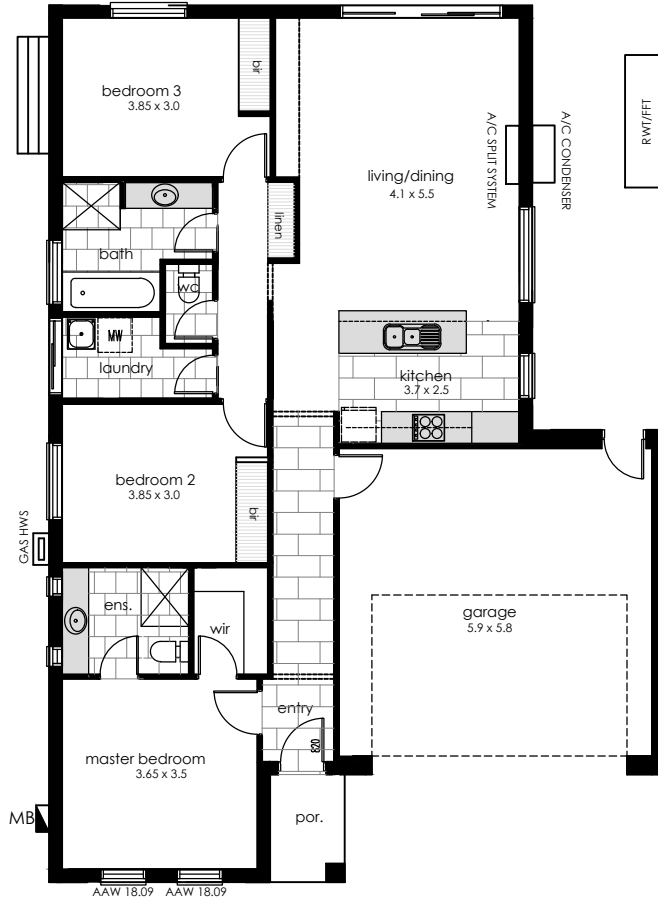

CALLINGTON*

LOT 535
 FULLY PLACED
 MINTERS FIELDS
 MT. BARKER

\$385,900

FIXED PRICE
 HOUSE & LAND

FULL TURNKEY

PROPERTY
 ASSET
 PLANNING
 SPECIFICATION

CALLINGTON **

living	...	118.0
garage	...	38.6
porch	...	2.9
total area	...	159.5m²
house width	...	11.40
house length	...	16.53

** MODIFIED DESIGN

LAND PRICE \$153,000

All facade images are for general illustrative purposes only. Materials, colours and inclusions may vary. Please refer sales consultant.

BLD 243074

LOT 535 FILLY PLACE MOUNT BARKER

CALLINGTON MODIFIED
TRADITIONAL

LOT 535 FILLY PLACE MOUNT BARKER

TRADITIONAL

© COPYRIGHT
 COPYRIGHT 2011 - ALL RIGHTS RESERVED
 NOT TO BE REPRODUCED IN PART OR WHOLE
 WITHOUT EXPRESS WRITTEN PERMISSION

CALLINGTON MODIFIED TRADITIONAL