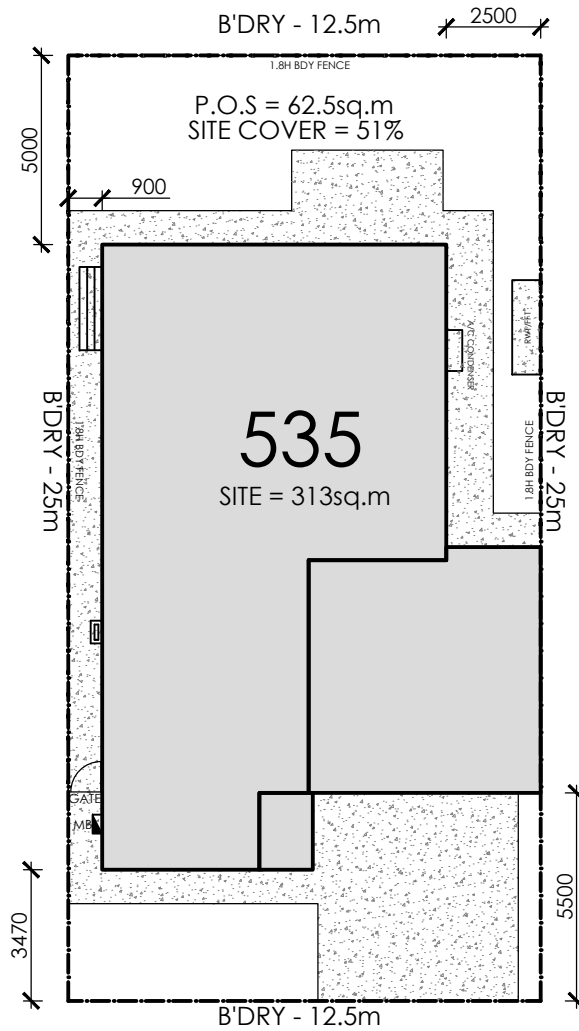

CALLINGTON*

LOT 535
 FULLY PLACED
 MINTERS FIELDS
 MT. BARKER

\$385,900

FIXED PRICE
 HOUSE & LAND

FULL TURNKEY

PROPERTY
 ASSET
 PLANNING
 SPECIFICATION

CALLINGTON **

living	...	118.0
garage	...	38.6
porch	...	2.9
total area	...	159.5m²
house width	...	11.40
house length	...	16.53

** MODIFIED DESIGN

LAND PRICE \$153,000

All facade images are for general illustrative purposes only. Materials, colours and inclusions may vary. Please refer sales consultant.

BLD 243074

LOT 535 FILLY PLACE MOUNT BARKER