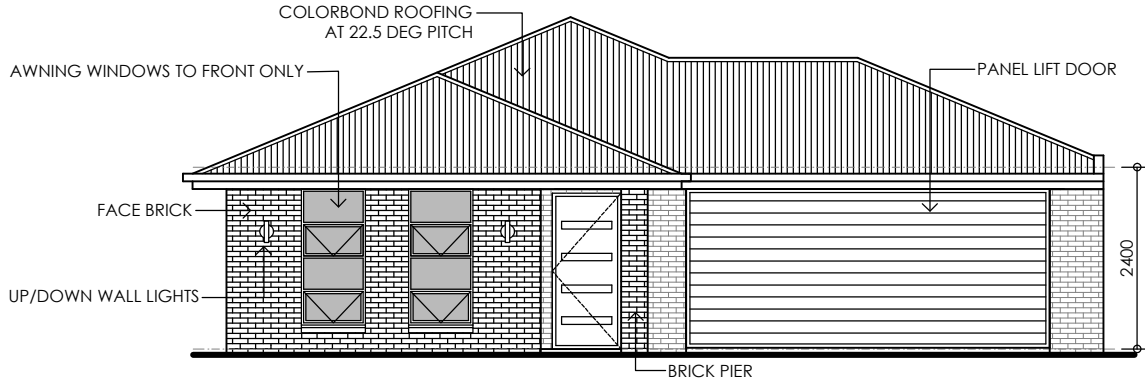

LOT 535 FILLY PLACE MOUNT BARKER

TRADITIONAL