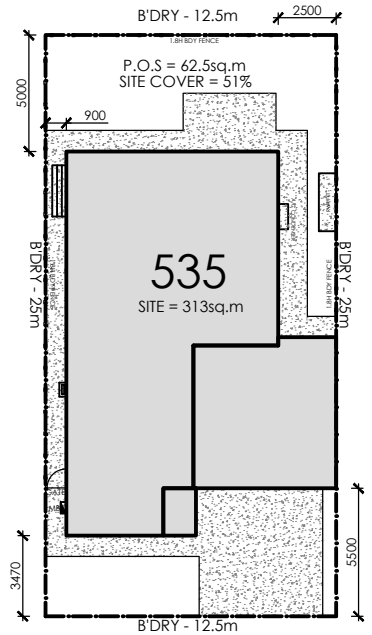

CALLINGTON*

LOT 535
 FULLY PLACED
 MINTERS FIELDS
 MT. BARKER

\$385,900

FIXED PRICE
 HOUSE & LAND

FULL TURNKEY

PROPERTY
 ASSET
 PLANNING
 SPECIFICATION

CALLINGTON **

living	...	118.0
garage	...	38.6
porch	...	2.9
total area	...	159.5m²
house width	...	11.40
house length	...	16.53

** MODIFIED DESIGN

LAND PRICE \$153,000

All facade images are for general illustrative purposes only. Materials, colours and inclusions may vary. Please refer sales consultant.

BLD 243074

LOT 535 FILLY PLACE MOUNT BARKER